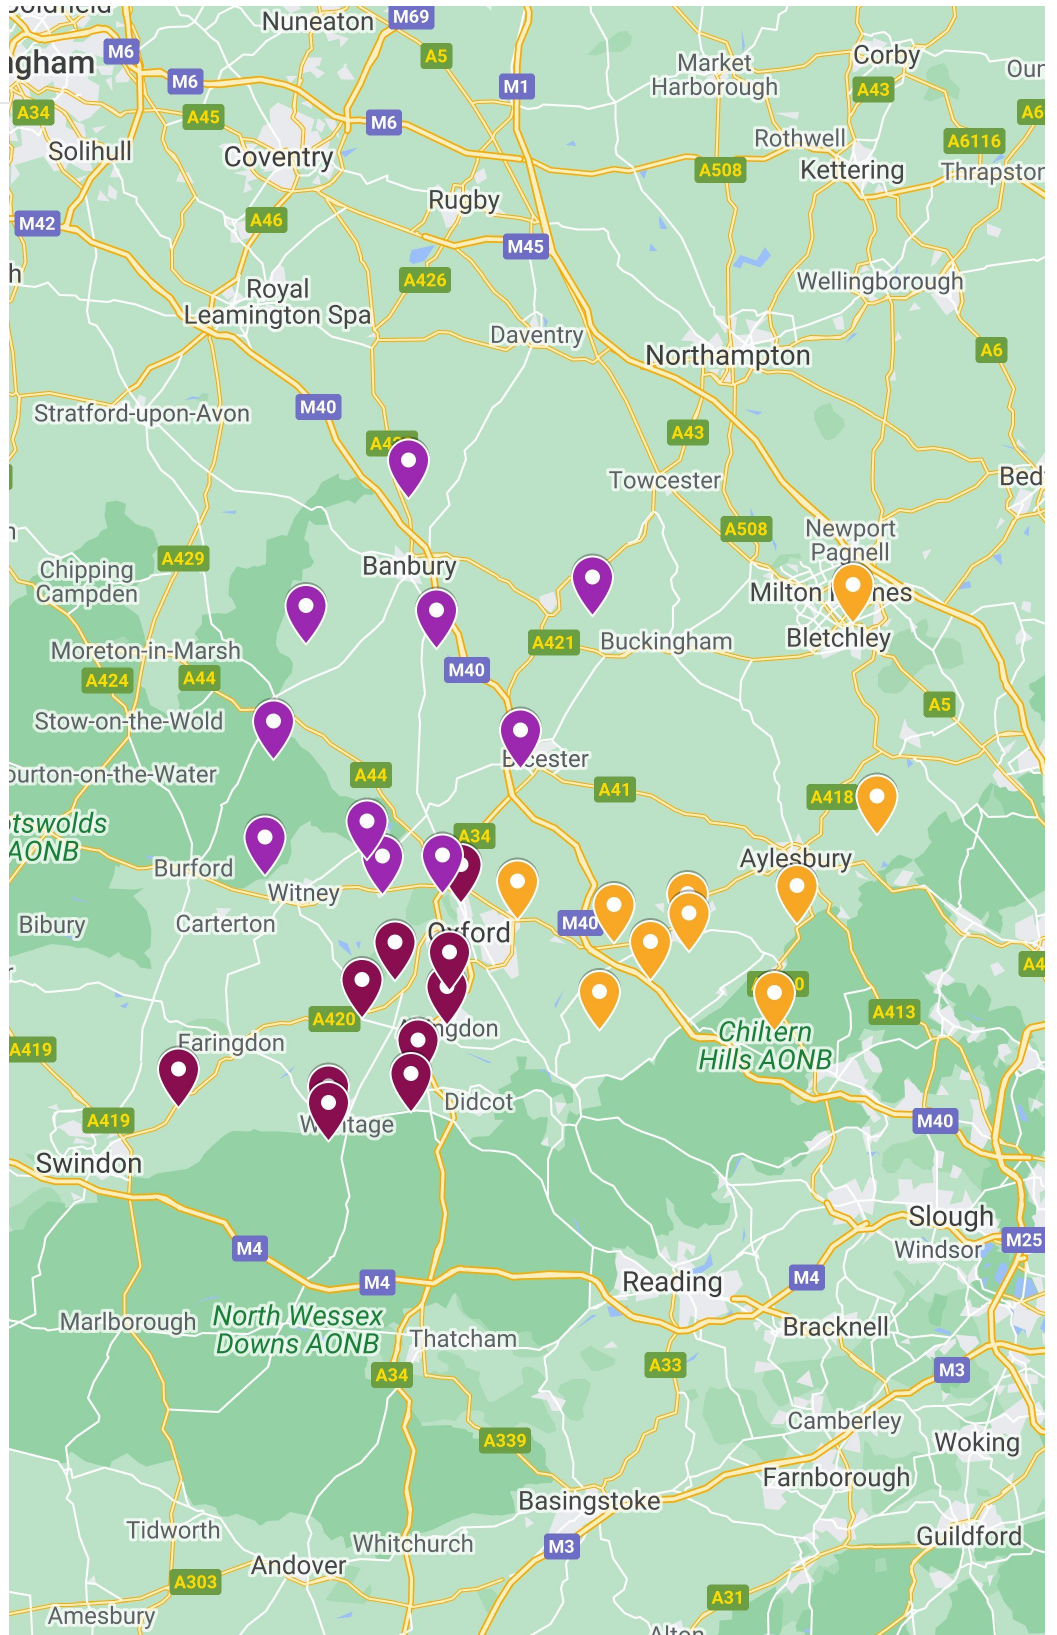

Tier 7

Tier 7

tier7

- BRCC
- Bletchley
- Tiddington
- Long Marston
- Kimble
- Thame
- Dinton
- Chalgrove
- Tetsworth
- Risinghurst
- Abingdon
- Cumnor
- challow
- Kingston Bagpuize
- Sunningwell
- Shrivenham
- Letcombe
- Steventon
- Hendred
- Oxenofrd
- Eynsham
- Croprey
- Deddington
- Minster Lovell
- Chadlington
- Chesterton
- Wolvercote
- Hook Norton
- Freeland
- Westbury

Untitled layer