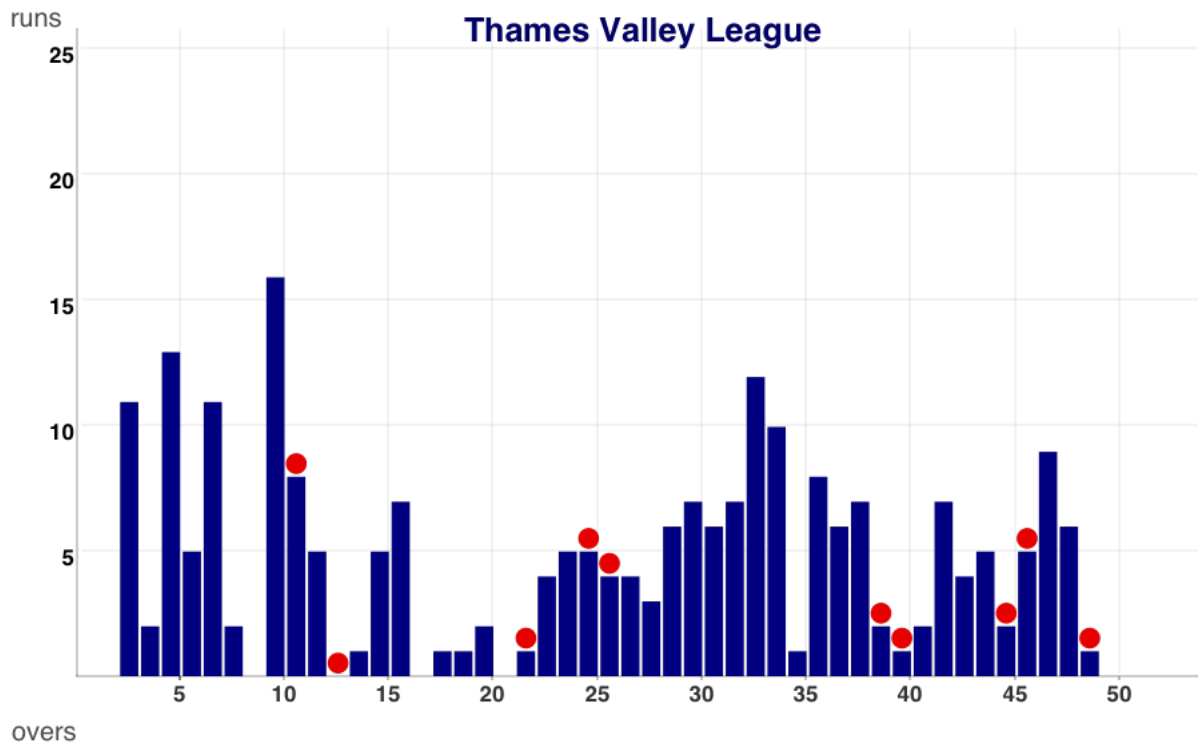

Cherwell League vs Thames Valley League

Thames Valley League INNINGS

O	RUNS	WKT	BOWLER	BALL BY BALL
1	0	0	Devane Warner	.....
2	0	0	Peter Toovey	.....
3	11	0	Devane Warner	4 . 4 . . 1nb-2 .
4	13	0	Peter Toovey	. . 2 . . .
5	26	0	Devane Warner	. 1 4 . 4 4
6	31	0	Peter Toovey	. . . 4 1 .
7	42	0	Devane Warner	. 1nb-4 . . 1nb-4 . . 1nb .
8	44	0	Peter Toovey	. 2 . . . .
9	44	0	Chris Goodman	.....
10	60	0	Peter Toovey	4 4 4 4 . .
11	68	1	Chris Goodman	2 W 2 . . 4
12	73	1	Hassam Mushtaq	. . . . 4 1
13	73	2	Chris Goodman	. W . . . .
14	74	2	Hassam Mushtaq	 1
15	79	2	Chris Goodman	. . . . . 5wd .
16	86	2	Hassam Mushtaq	. . 3 . . 4
17	86	2	Chris Goodman	.....
18	87	2	Devane Warner	. . . 1nb . . .
19	88	2	Hassam Mushtaq	. . . . 1 .
20	90	2	Devane Warner	. . . 1nb . 1 .
21	90	2	Hassam Mushtaq	.....
22	91	3	Devane Warner	. 1 W . . .
23	95	3	Hassam Mushtaq	. . 4 . . .
24	100	3	Devane Warner	. 2 . 1 1nb-1 . .
25	105	4	Matt Maule	1 . W . 4 .
26	109	5	Peter Toovey	4 . W . . .
27	113	5	Matt Maule	. . . . 4 .
28	116	5	Peter Toovey	. 2lb . 1 . .
29	122	5	Matt Maule	4 2 . . . .
30	129	5	Peter Toovey	. . 4 1 2 .
31	135	5	Matt Maule	. . . 4 1 1
32	142	5	Chris Goodman	1 1 4 1 . .
33	154	5	Matt Maule	1 4 4 1 1 1
34	164	5	Chris Goodman	. 4 2 2 1 1
35	165	5	Phill Whatmore	. 1 . . . .
36	173	5	James Fitzjohn	2 . 1wd . . 1 4
37	179	5	Phill Whatmore	2 1 . 1 1lb 1
38	186	5	James Fitzjohn	4 1 1 . . 1
39	188	6	Phill Whatmore	. 1 W 1 . .
40	189	7	Peter Toovey	1 . W . . .
41	191	7	Hassam Mushtaq	 2
42	198	7	Peter Toovey	. 1 . 4 1 1
43	202	7	Hassam Mushtaq	. . . . 1 3
44	207	7	Chris Goodman	1 1 2 . 1 .
45	209	8	Hassam Mushtaq	1 . . W . 1
46	214	9	Chris Goodman	. 1nb-4 . W . . .
47	223	9	Hassam Mushtaq	. . 5wd . . . 4
48	229	9	Chris Goodman	. 1 . 1 4 .
49	230	10	Phill Whatmore	. . . 1 W

Cherwell League INNINGS

O	RUNS	WKT	BOWLER	BALL BY BALL
1	1	0	D O'Sullivan	. . . 1 . .
2	2	0	Z Mohammed	. . . 1 . .
3	9	0	D O'Sullivan	. 1wd 2 . 4 . .
4	10	1	Z Mohammed	W . . . 1wd . .
5	14	1	D O'Sullivan	. 4 . . . .
6	21	1	Z Mohammed	. . 2 1 4 .
7	25	1	D O'Sullivan	. . 1 . 2 1
8	27	2	Z Mohammed	2 W . . . .
9	32	2	D O'Sullivan	4 . 1 . . .
10	34	3	Z Mohammed	W 2 . . . .
11	34	3	D O'Sullivan	.....
12	38	3	Z Mohammed	. . . . 4 .
13	48	3	M Wilson	1wd 1wd . . 4 3 . 1wd .
14	48	4	Z Mohammed	. . . . W .
15	57	4	M Wilson	5wd . . . . 4 .
16	65	4	Z Mohammed	. . . 4 . 4
17	76	4	M Wilson	. 4 . 1 2 4
18	85	4	A Yaxley	. 1 . 4 . 4
19	88	4	P Castledon	1 . . 1 1 .
20	92	4	A Yaxley	2lb . 2 . . .
21	93	4	P Castledon	 1
22	100	4	A Yaxley	. 1 . 1 4 1
23	101	5	P Castledon	. 1 . W . .
24	102	5	A Yaxley	. 1 . . . .
25	105	5	P Castledon	. 1 . 1 . 1
26	111	5	A Yaxley	. 2 1 . 1 2
27	112	5	P Castledon	. . . . 1 .
28	116	5	A Yaxley	. . . 4 . .
29	124	5	P Castledon	2 . 2 . . 4
30	126	5	W Shan	1 . 1 . . .
31	127	5	P Castledon	. 1 . . . .
32	138	5	W Shan	. 2 . 4 4 1
33	142	5	P Castledon	. 2 1 . . 1
34	145	6	W Shan	. . 2 . W 1
35	149	6	P Castledon	. . . . 3 1
36	162	6	A Yaxley	. 4 2 6 1 .
37	173	6	D O'Sullivan	4 1 . 2 4 .
38	178	7	A Yaxley	. W . 4 1 .
39	183	7	D O'Sullivan	. 4 1 . . .
40	192	7	A Yaxley	3 . 1 1lb 4 .
41	201	7	P Castledon	3 4 . . 1 1wd .
42	208	7	A Yaxley	. 1 . . 6 .
43	214	7	Z Mohammed	1wd . . 1 1wd 1 1 1
44	220	7	D O'Sullivan	. 4 1 . . 1
45	222	9	Z Mohammed	W W . . 1lb 1
46	224	9	D O'Sullivan	. . . . 2 .
47	227	10	W Shan	. 2 . 1 W

Cherwell League vs Thames Valley League

Manhattan