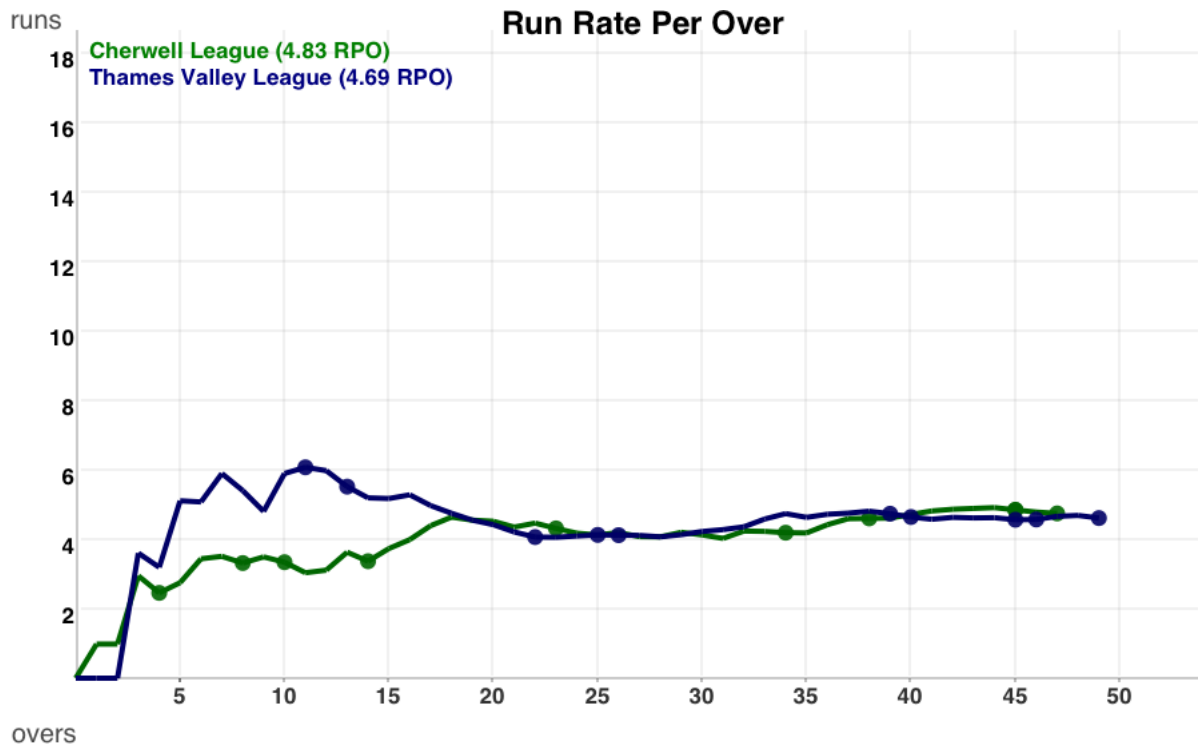

Cherwell League vs Thames Valley League

WORM