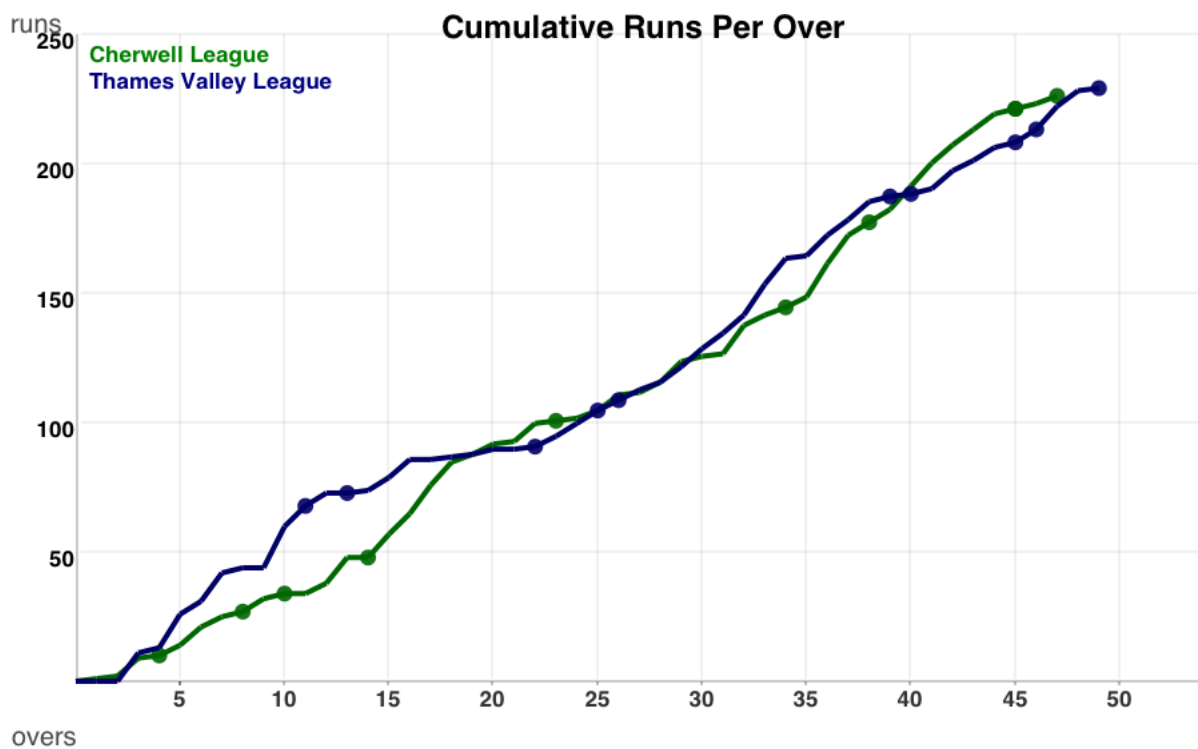

Cherwell League vs Thames Valley League

WORM